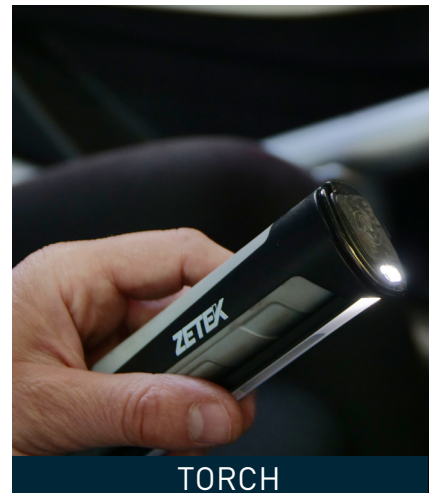

KB320 / 3 IN 1

LAMPADA LED RICARICABILE
RECHARGEABLE LED LAMP

→|←
ULTRA SOTTILE
ULTRATHIN
solo 6 mm

⊂
3 MAGNETI INTEGRATI
3 BUILT-IN MAGNETS

⦿
LUCE DIMMERABILE
DIMMABLE LIGHT

KB320 / 3 IN 1

LAMPADA LED RICARICABILE
RECHARGEABLE LED LAMP

NEW

DATI TECNICI TECHNICAL DATA

LAMPADA LAMP

 Sorgente luminosa Light source	led COB + LED SMD (SPOT)
 Angolo di emissione Beam angle	120°
 Potenza Power	3W
 Flusso luminoso Light flux	450 lumen
 Luminanza frontale Frontal lighting	550 lux @ 50 cm

100/240V USB

1m USB / MICRO USB

INCLUSO CARICABATTERIA USB + CAVO USB
INCLUDED USB CHARGER + USB CABLE

 **RICARICABILE**
RECHARGEABLE

DISPLAYER 12 PEZZI
12 PCS DISPLAYER  

ZETA
1222/14