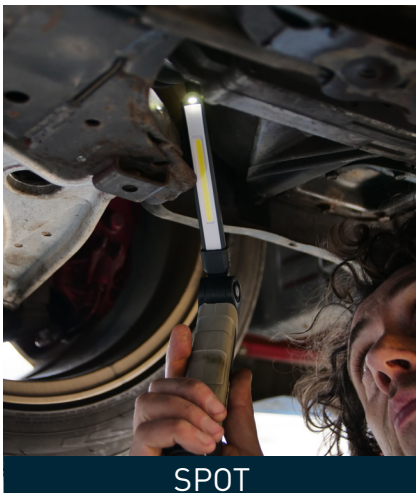

KB320 / 3 IN 1

LAMPADA LED RICARICABILE
RECHARGEABLE LED LAMP

→|←
ULTRA SOTTILE
ULTRATHIN
solo 6 mm

⊂
3 MAGNETI INTEGRATI
3 BUILT-IN MAGNETS

⦿
LUCE DIMMERABILE
DIMMABLE LIGHT

KB320 / 3 IN 1

LAMPADA LED RICARICABILE
RECHARGEABLE LED LAMP

NEW

DATI TECNICI TECHNICAL DATA

LAMPADA LAMP

 Sorgente luminosa Light source	led COB + LED SMD (SPOT)
 Angolo di emissione Beam angle	120°
 Potenza Power	3W
 Flusso luminoso Light flux	450 lumen
 Luminanza frontale Frontal lighting	550 lux @ 50 cm